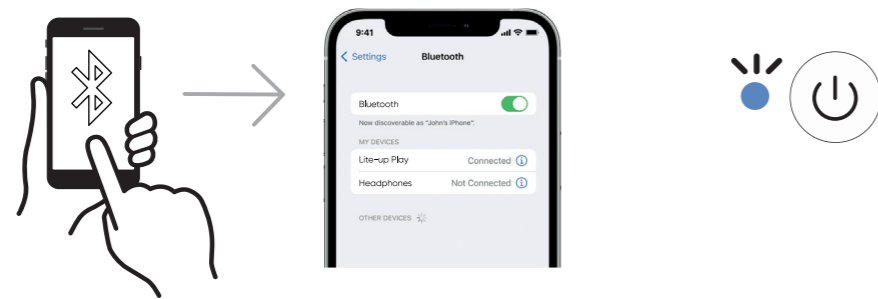

Connect Bluetooth Device